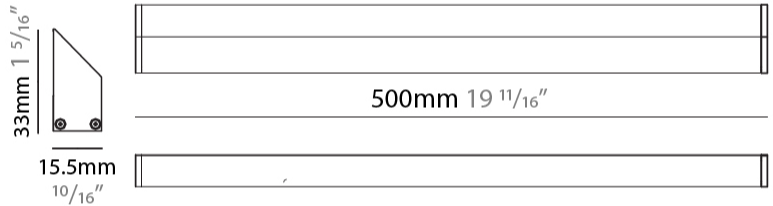

PROJECT
TYPE
SPECIFIER
QUANTITY
DATE

IWASH SURFACE

A1250006-

base number	Color	Lens
	Temperature	Options

1. To build a product code in our configurator select the specify button on the base model # product page
2. To build a manual product code on this datasheet choose from the options listed below in blue font and add the suffix to the base model #

GENERAL

Series: iWash
Brand: Unonovesette
Division: Architectural
Mounting Type: Surface
Mounting Location: Under Cabinet
Subcategory: Profile

PHYSICAL

Shape: Rectangle
Length (mm): 500
Length (in): 19 2/3
Width (mm): 15.5
Width (in): 3/5
Height (mm): 33
Height (in): 1 1/2
Light Distribution: Asymmetric
Weight (kg): 0.175
Weight (lbs): 0.37
Diffuser: Opal / Transparent PMMA
Fixture Finish: ANA
Fixture Material: Extruded Aluminum
Cable Details: 450 mm cable 2x0.5 mm2

ELECTRICAL

Lamp Type: LED
Input Wattage (W): 10
Total Output Wattage (W): 8.9
Dimming: Non-Dimming / Phase Dimming (120Vac only) / 0-10V Dimming
Driver Included: No
Driver Location: Remote
Driver Type: Constant Voltage - 120 / 277Vac
Driver Class: Class 2
Input Voltage (V): 120 - 277
Output Voltage (V): 24

LED

Color Temperature (°K): 2700 / 3000 / 4000
Max. Delivered Lumen (lm): 600
CRI: >85 CRI
Lamp Life (hrs): 100000

OPTICAL

Optic°: 95

RATINGS AND CERTIFICATIONS

Certified By: Certified for North American Standards
IP rating: IP40